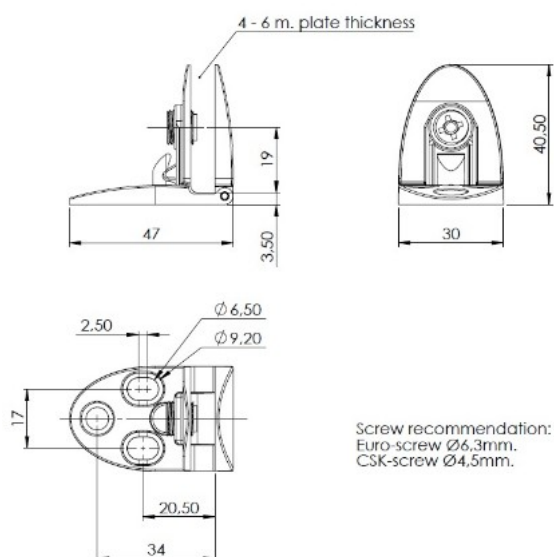

PRODUCT SHEET

Description:

Glass Door Hinge "Badge II", Centre, BLK, Universal, F/Inset Doors, F/Glass Thickness 4-6mm, 1 Zamak Screw W/PVC Tip,, Catch Made of ABS Plastic

Item number:

15.06.287-0

Units	Box	Carton	HS Code	Barcode
Pcs.	12	240	8302100090	 5704866492706